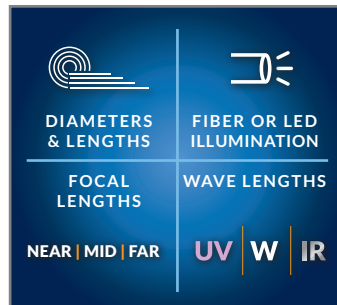

CUSTOM OPTIONS TO FIT EVERY APPLICATION

With a variety of diameters and lengths available, along with focal length and illumination options, you can have a borescope perfectly tailored to your specific inspection requirements.