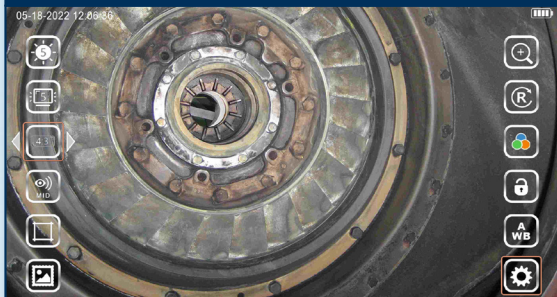

INSTANT ACCESS TO KEY FUNCTIONS