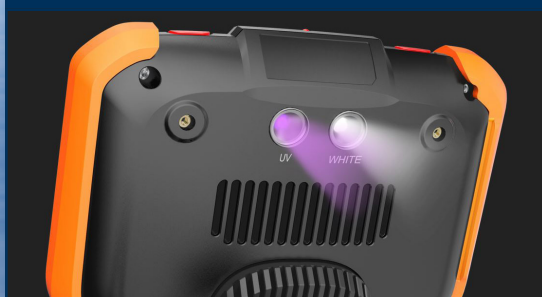

UV AND WHITE LIGHT FLASHLIGHTS